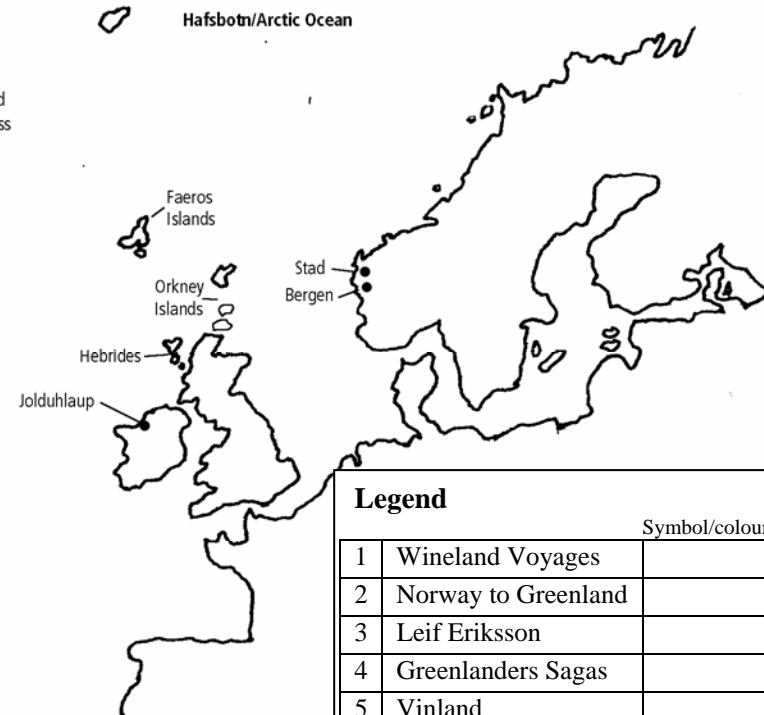

MysteryQuest 28

Support Materials 1 (Activity Sheet)

North Atlantic

Legend		Symbol/colour
1	Wineland Voyages	
2	Norway to Greenland	
3	Leif Eriksson	
4	Greenlanders Sagas	
5	Vinland	
6	Markland	
7	Erik's Sagas	